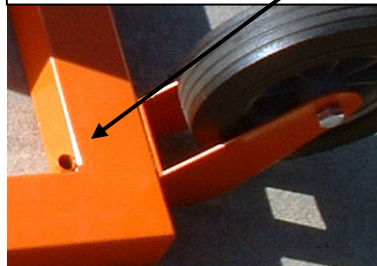

## Heavy Duty Mobile Patrol Stand

- Provides an easy way to add mobility to your traffic calming efforts
- Fits into standard pick-up truck bed
- 36" x 33" Steel base ensures stability-powder coated safety orange
- Your choice of 6 or 8 foot aluminum pole-3.5" diameter
- Long life 10" solid wheels
- 4 anchor holes

Fits easily into the bed of a pickup truck

Anchor holes for extra stability

One person operation to tilt and roll to new location

### Ideal for:

Multimodal terminals  
Controlled campus roads  
Dock traffic  
Primary facility entrance  
Forklift traffic  
Parking decks

Angled wheels ensure stability and easy tilt when ready to move