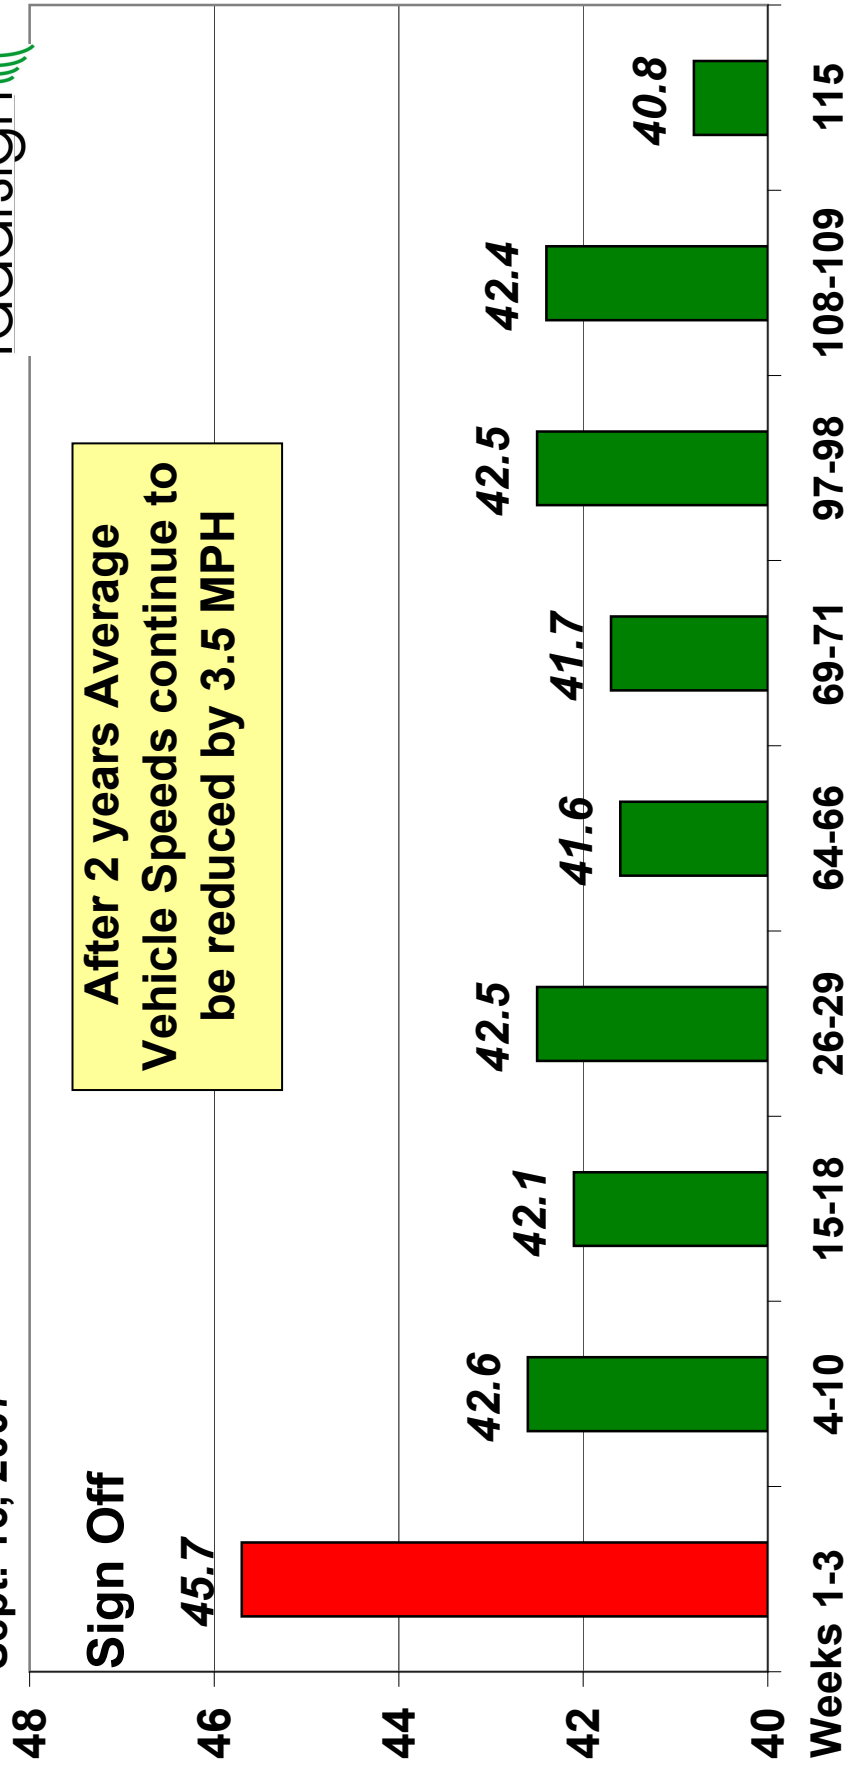

WEEKLY AVERAGE SPEEDS

July 10, 2005 thru
Sept. 16, 2007

Webb Bridge Road: Speed Limit = 40 MPH