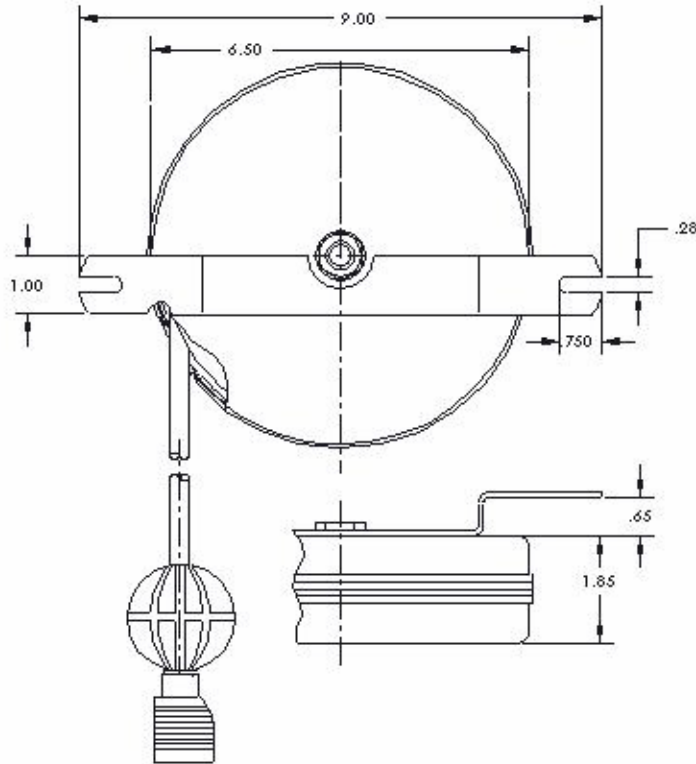

Lightcast 15' Cat5e Cable and Reel - Product Code: LD01077

CAT5e standard un-shielded round cable, PVC jacket, black color. RJ45 cable ends.
Retractable cable length 15 feet. Pigtail cable length 3 feet.
Case 6.5 inch diameter
Durable Steel Housing - baked enamel finish.
Adjustable stop on cord.
Automatic pawl and ratchet locks cord at desired length.
Retracts with slight tug on cord.
Full factory warranty