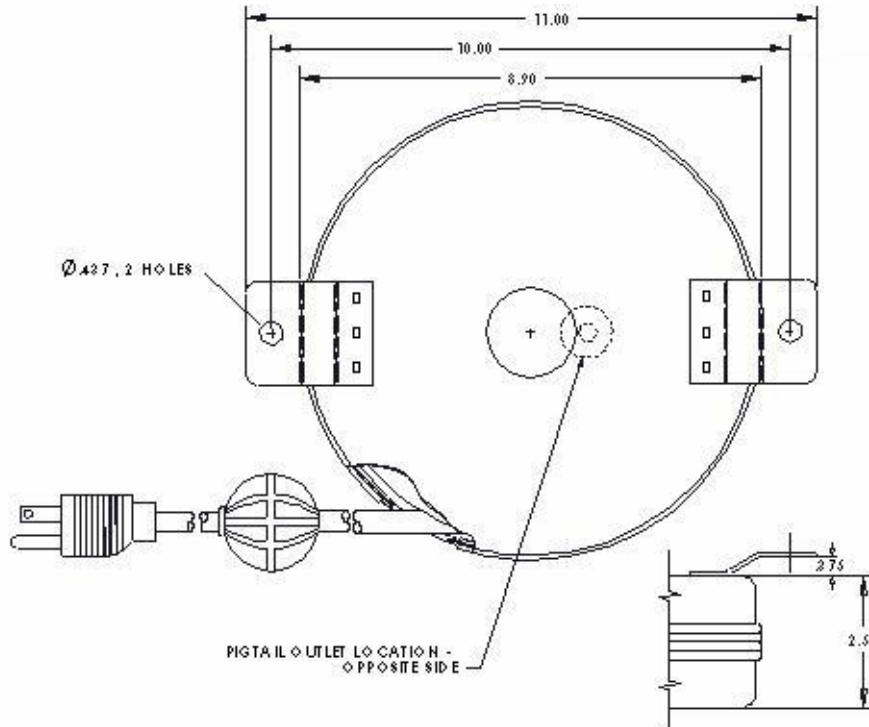

Lightcast 40' Cat5e Cable and Reel - Product Code: LD01057

CAT5e standard un-shielded round cable, PVC jacket, black color. RJ45 cable ends.
Retractable cable length 40 feet. Pigtail cable length 3 feet.
Case 9 inch diameter
Durable Steel Housing - baked enamel finish.
Adjustable stop on cord.
Automatic pawl and ratchet locks cord at desired length.
Retracts with slight tug on cord.
Full factory warranty